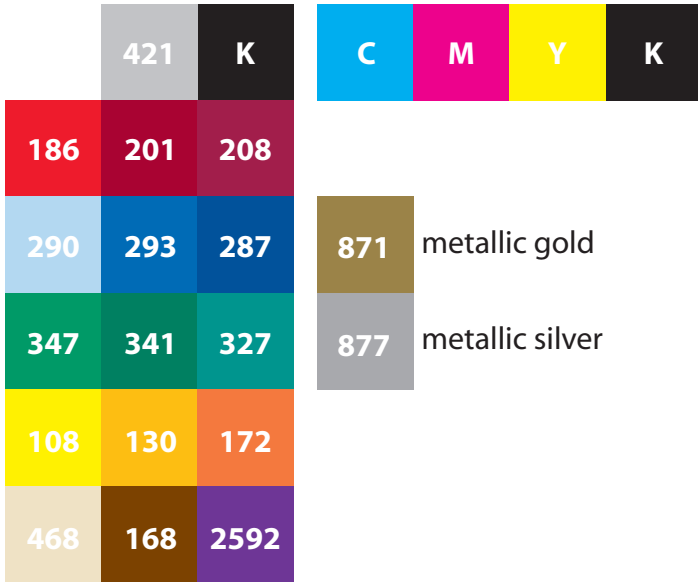

These are swatches of our standard PMS colors.

The black line is the product die-cut line and does not print.
The inner blue line is the imprint area for non-bleed art.
The outer magenta line is the bleed area for art that bleeds.

Template for: SLC101

Imprint Area:
3 1/4" x 1 3/4"